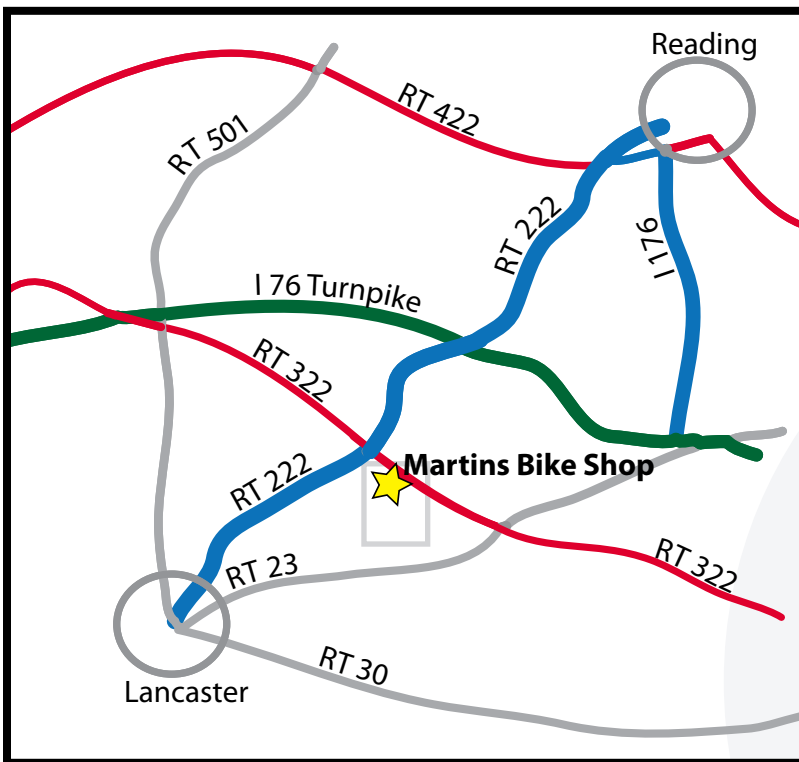

## The Cycling and Fitness People

Our address is:  
Martins Bike Shop  
1891 Division Hwy.  
Ephrata, PA 17522-8944  
717-354-9127

We are located midway between Harrisburg and Philadelphia in Lancaster County PA. We are 2 miles east of US Route 222 (which runs between Lancaster and Reading) along US Route 322 which is Division Hwy. We are on the corner of US Route 322 and Farmersville Rd.

A Note to GPS users. You might find the GPS coordinates helpful N40°08.899' W076°07.304'. Some older GPSs have problems finding our address, because street numbers were changed some years ago. We are east of the town of Ephrata. We are on the corner of US Route 322 and Farmersville Rd.

**From Lancaster, or Lititz. RT222 north to Ephrata exit turn right (east) on 322/Division Hwy. 2miles on right.**  
**From Reading, or PA Turnpike Ex286. RT222 south to Ephrata exit turn left (east) on 322/Division Hwy. 2miles on right.**  
**From Lebanon, or PA Turnpike Ex266. East on 322/Division Hwy. After crossing under RT 222 we are 2 miles on right.**  
**From Downingtown or Honeybrook. West on 322/Division Hwy. After crossing RT 23 we are 5 miles on left.**

Store Hours  
Mon., Thur., Fri. 9-9  
Tue. 9-5 Sat. 9-4  
Closed Wed. & Sun.

**Thanks for visiting our web site**  
**ask about \$10 off any 5 year Keep it Rolling Protection Plan**